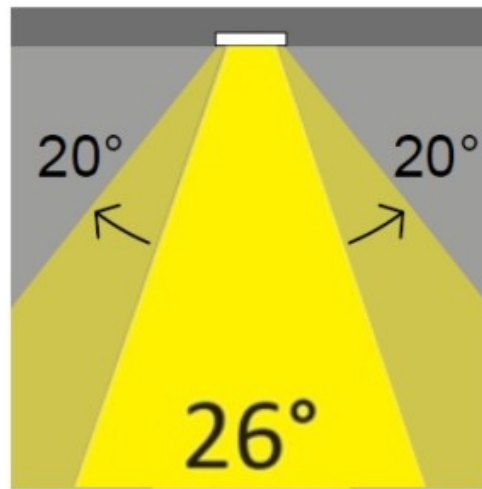

DP	DV	
Dimming	Phase	0-10V	
Color Temperature	27K 30K 35K 40K	2700K 3000K 3500K 4000K	K°

Order Example **K°**
L5XXXXXX-DV-30K
0-10V 3000K

A